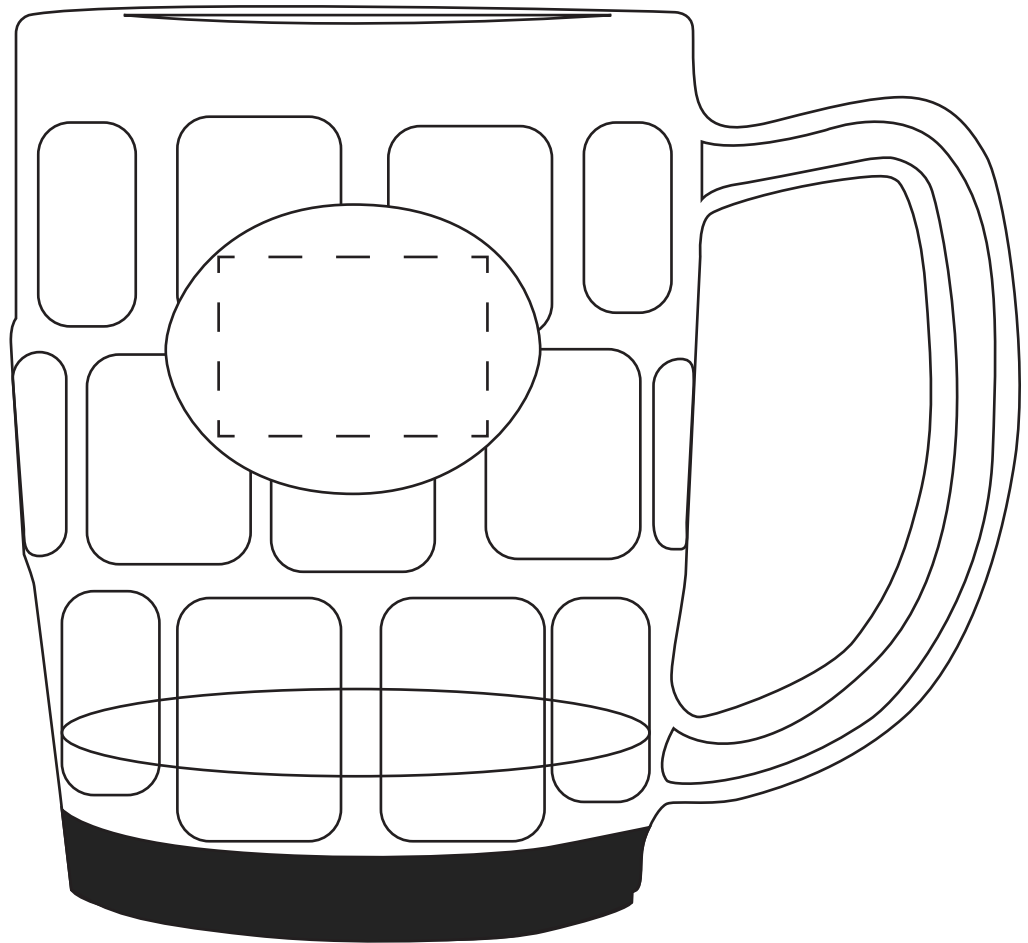

10488
LIGHT UP BEER MUG

Max Imprint Area: 1.5" W x 1" H
Product Dimensions: 5.25" W x 4.87" H

DOTTED LINE WILL NOT APPEAR ON YOUR IMPRINT ITEM

THIS ART PROOF SHOWS THE APPROXIMATE SIZE, COLOR AND PLACEMENT OF YOUR IMPRINT RELATIVE TO THE SIZE OF THE ITEM.

ALIGHT
PROMOS

888-217-8800

ART TEMPLATE

Imprint Actual Size

SKU# 10488