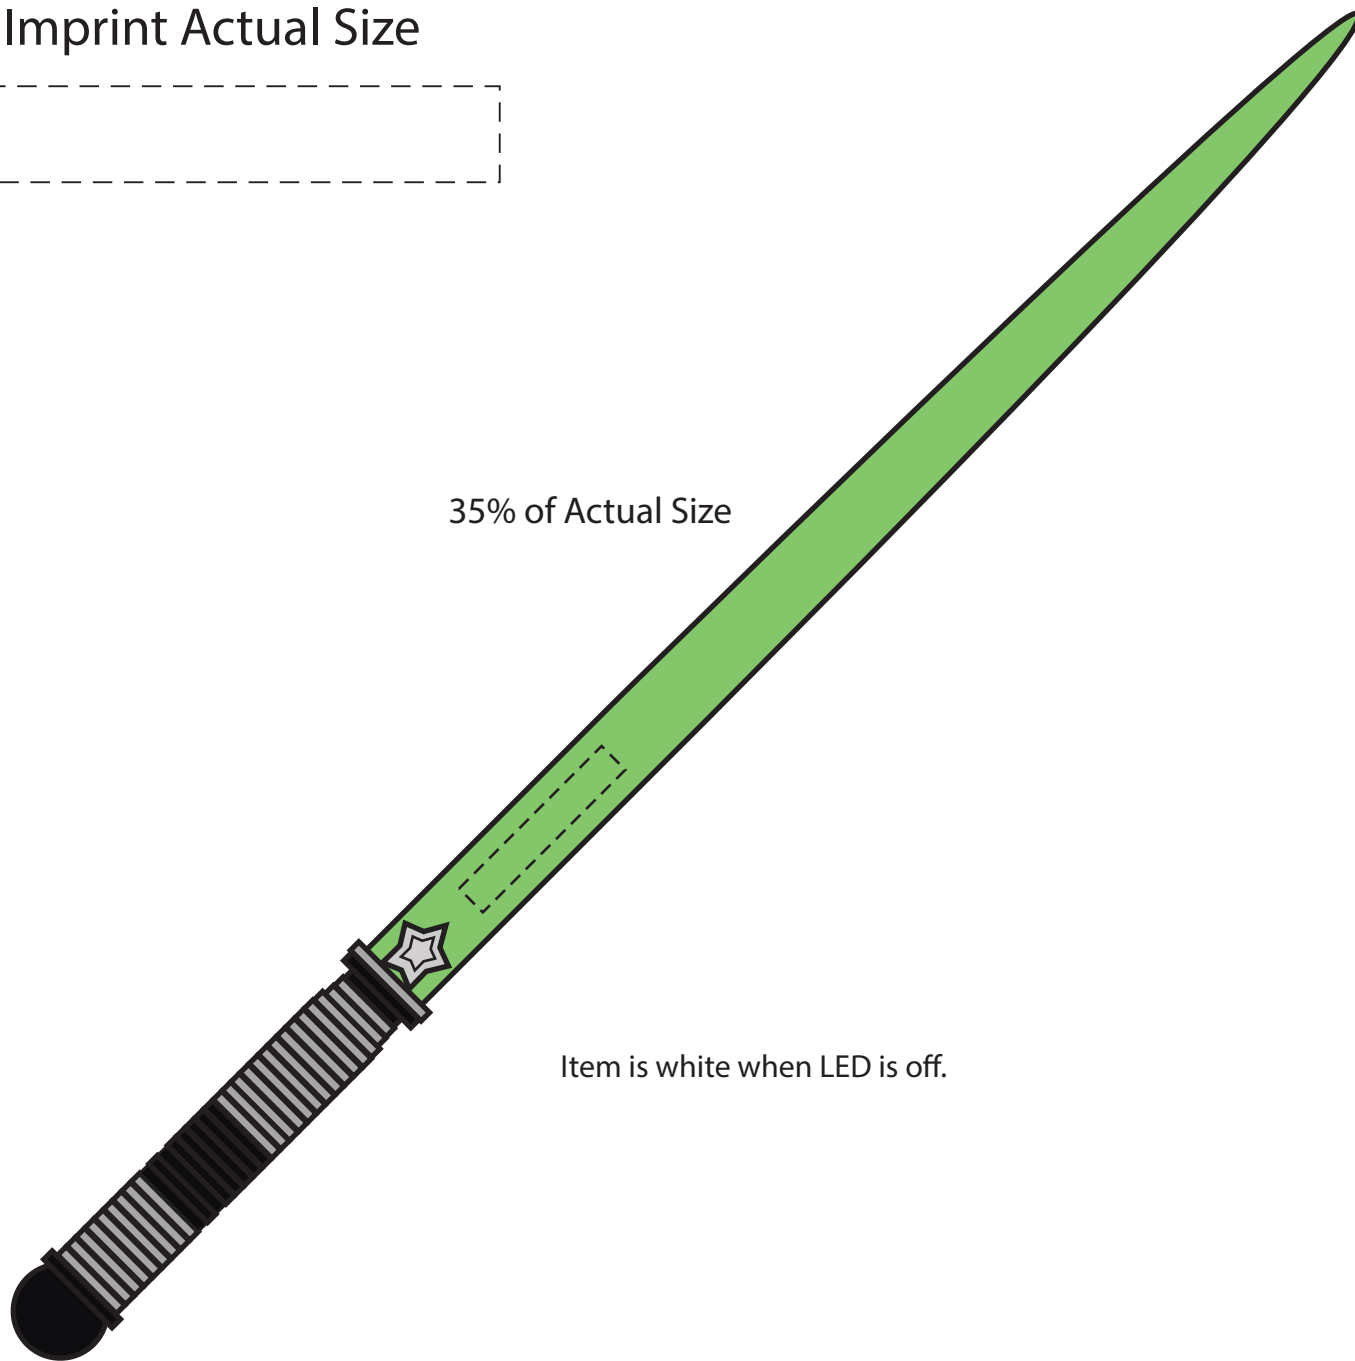

11230-GN LIGHT UP GREEN SABER

Max Imprint Area: 3" W x 0.5" H

DOTTED LINE WILL NOT APPEAR ON YOUR IMPRINT ITEM

THIS ART PROOF SHOWS THE APPROXIMATE SIZE, COLOR AND PLACEMENT OF YOUR IMPRINT RELATIVE TO THE SIZE OF THE ITEM.

ALIGHT

PROMOS

888-217-8800

ART TEMPLATE

Imprint Actual Size

35% of Actual Size

Item is white when LED is off.

SKU# 11230-GN