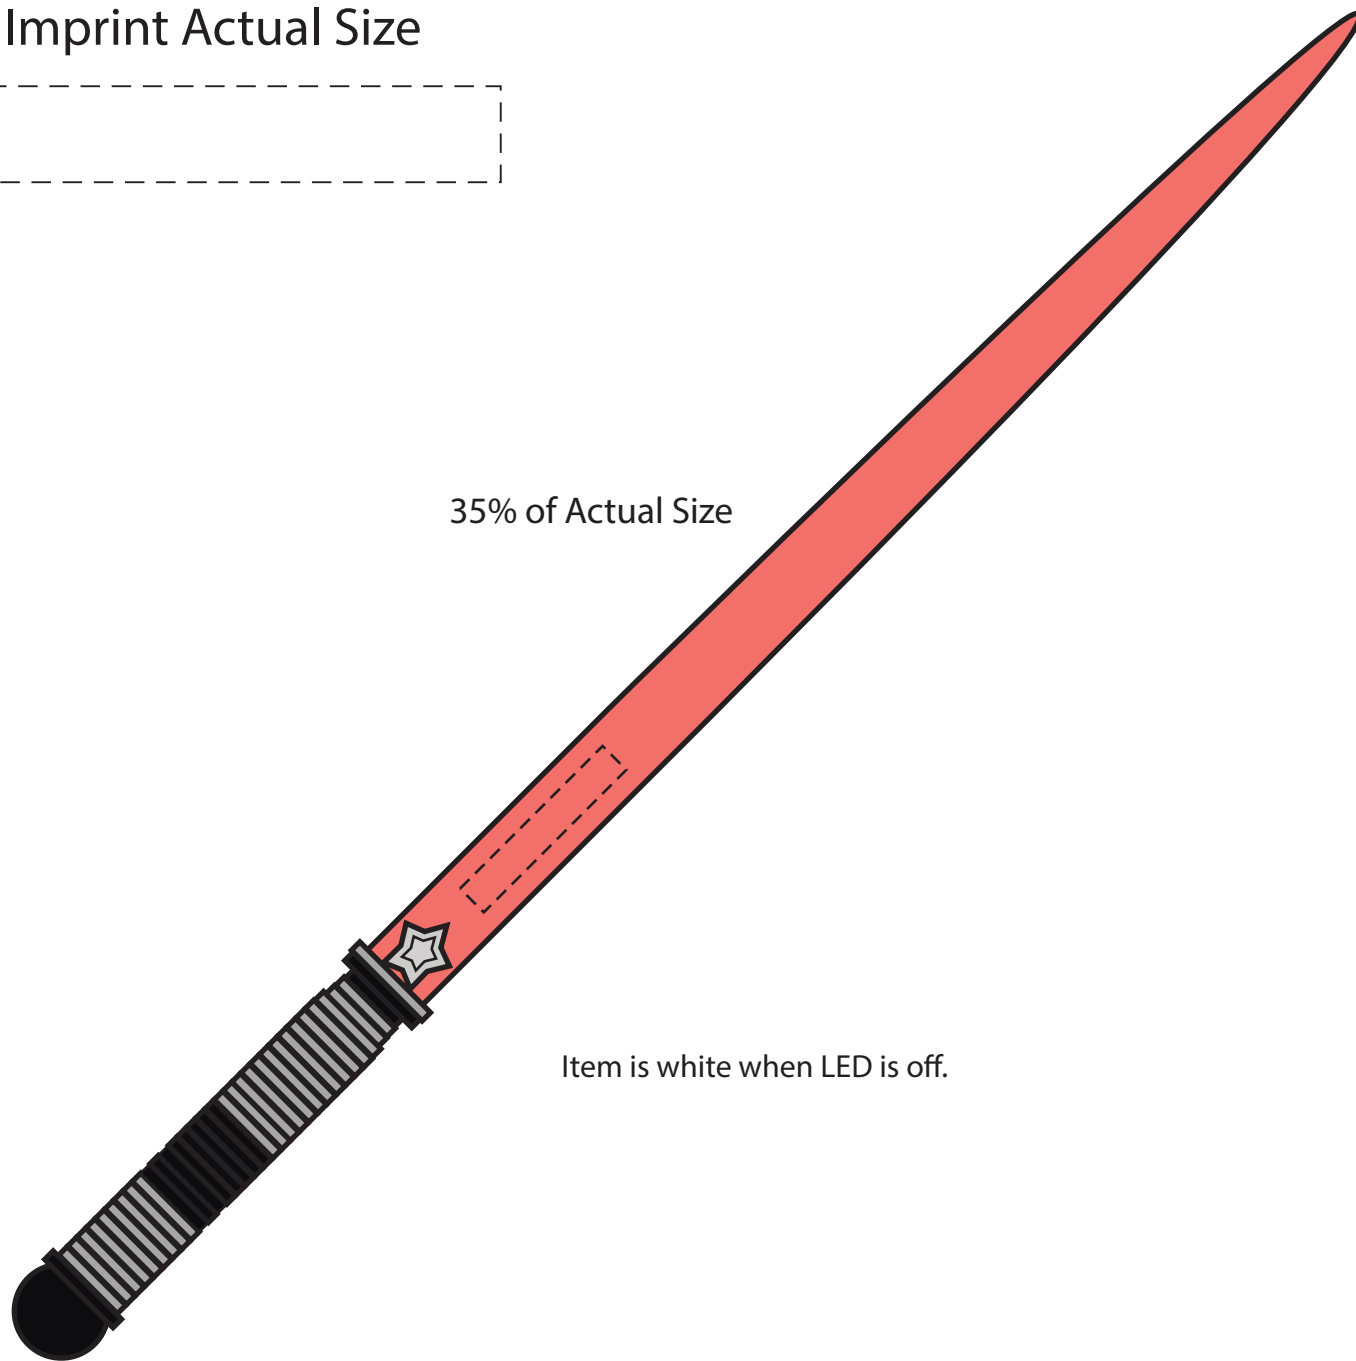

11230-RD LIGHT UP RED SABER

Max Imprint Area: 3" W x 0.5" H

DOTTED LINE WILL NOT APPEAR ON YOUR IMPRINT ITEM

THIS ART PROOF SHOWS THE APPROXIMATE SIZE, COLOR AND PLACEMENT OF YOUR IMPRINT RELATIVE TO THE SIZE OF THE ITEM.

ALIGHT

PROMOS

888-217-8800

ART TEMPLATE

Imprint Actual Size

35% of Actual Size

Item is white when LED is off.

SKU# 11230-RD