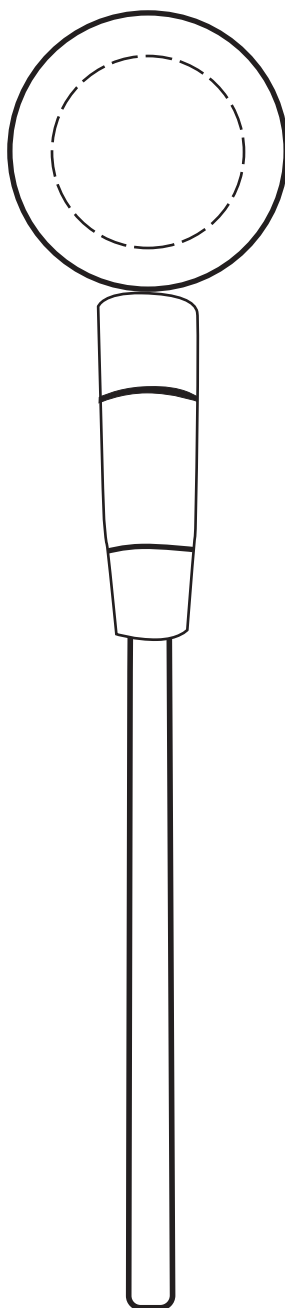

11433-WT
DELUXE DUAL WHITE LED COCKTAIL STIRRER

Max Imprint Area: 1" W x 1" H

Product Dimensions: 1.37"W x 6.75" H

DOTTED LINE WILL NOT APPEAR ON YOUR IMPRINT ITEM

THIS ART PROOF SHOWS THE APPROXIMATE SIZE, COLOR AND PLACEMENT OF YOUR IMPRINT RELATIVE TO THE SIZE OF THE ITEM.

ALIGHT

PROMOS

888-217-8800

ART TEMPLATE

Imprint Actual Size

SKU# 11433-WT