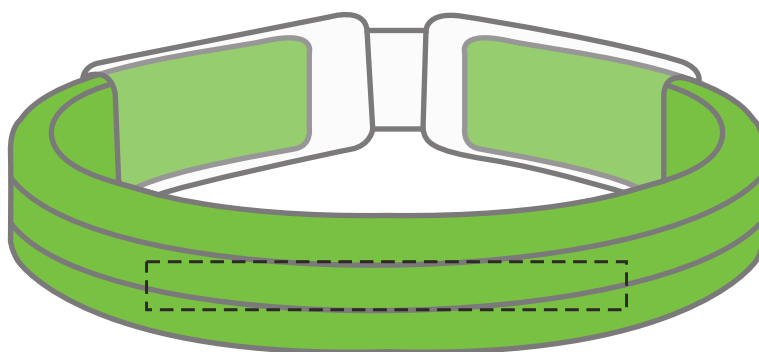

11581-GN THICK GREEN GLOW BRACELET

Max Imprint Area: 2.5" W x 0.3" H

Product Dimensions: 8" W x 0.5" H

DOTTED LINE WILL NOT APPEAR ON YOUR IMPRINT ITEM

THIS ART PROOF SHOWS THE APPROXIMATE SIZE, COLOR AND PLACEMENT OF YOUR IMPRINT RELATIVE TO THE SIZE OF THE ITEM.

ALIGHT

PROMOS

888-217-8800

ART TEMPLATE

Imprint Actual Size

NOTE: 1 color imprint ONLY.

SKU# 11581-GN