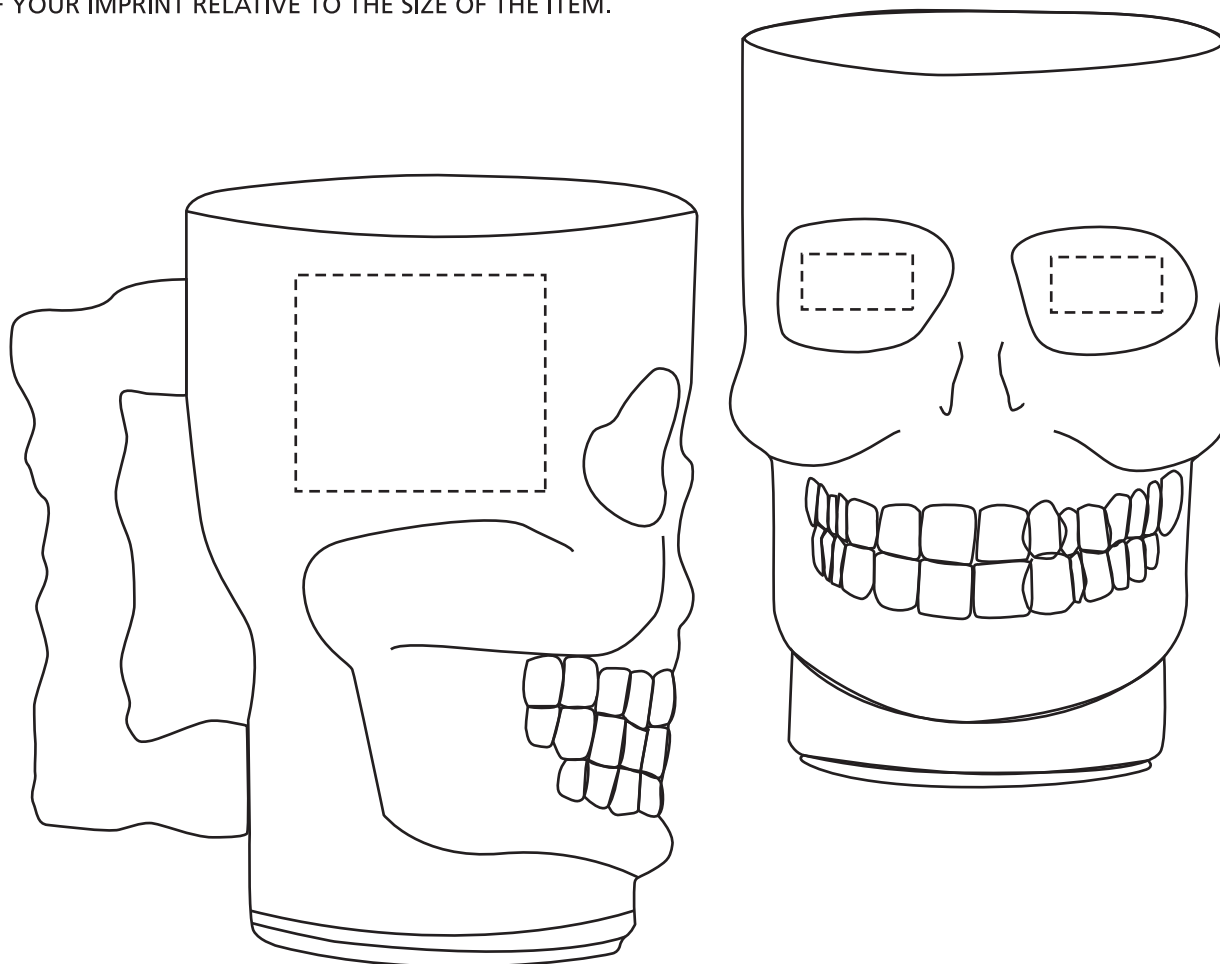

11860

14 OZ. LIGHT UP SKULL HALLOWEEN PARTY MUG

Max Imprint Area: Side: 1.5"W x 1.3"H Eyes: 0.8"W x 0.4"H

Product Dimensions: 3.25"W x 4.75"H

ALIGHT

PROMOS

888-217-8800

ART TEMPLATE

DOTTED LINE WILL NOT APPEAR ON YOUR IMPRINT ITEM

THIS ART PROOF SHOWS THE APPROXIMATE SIZE, COLOR AND PLACEMENT OF YOUR IMPRINT RELATIVE TO THE SIZE OF THE ITEM.

Imprint Actual Size

SIDE OF SKULL

EYES

SKU# 11860