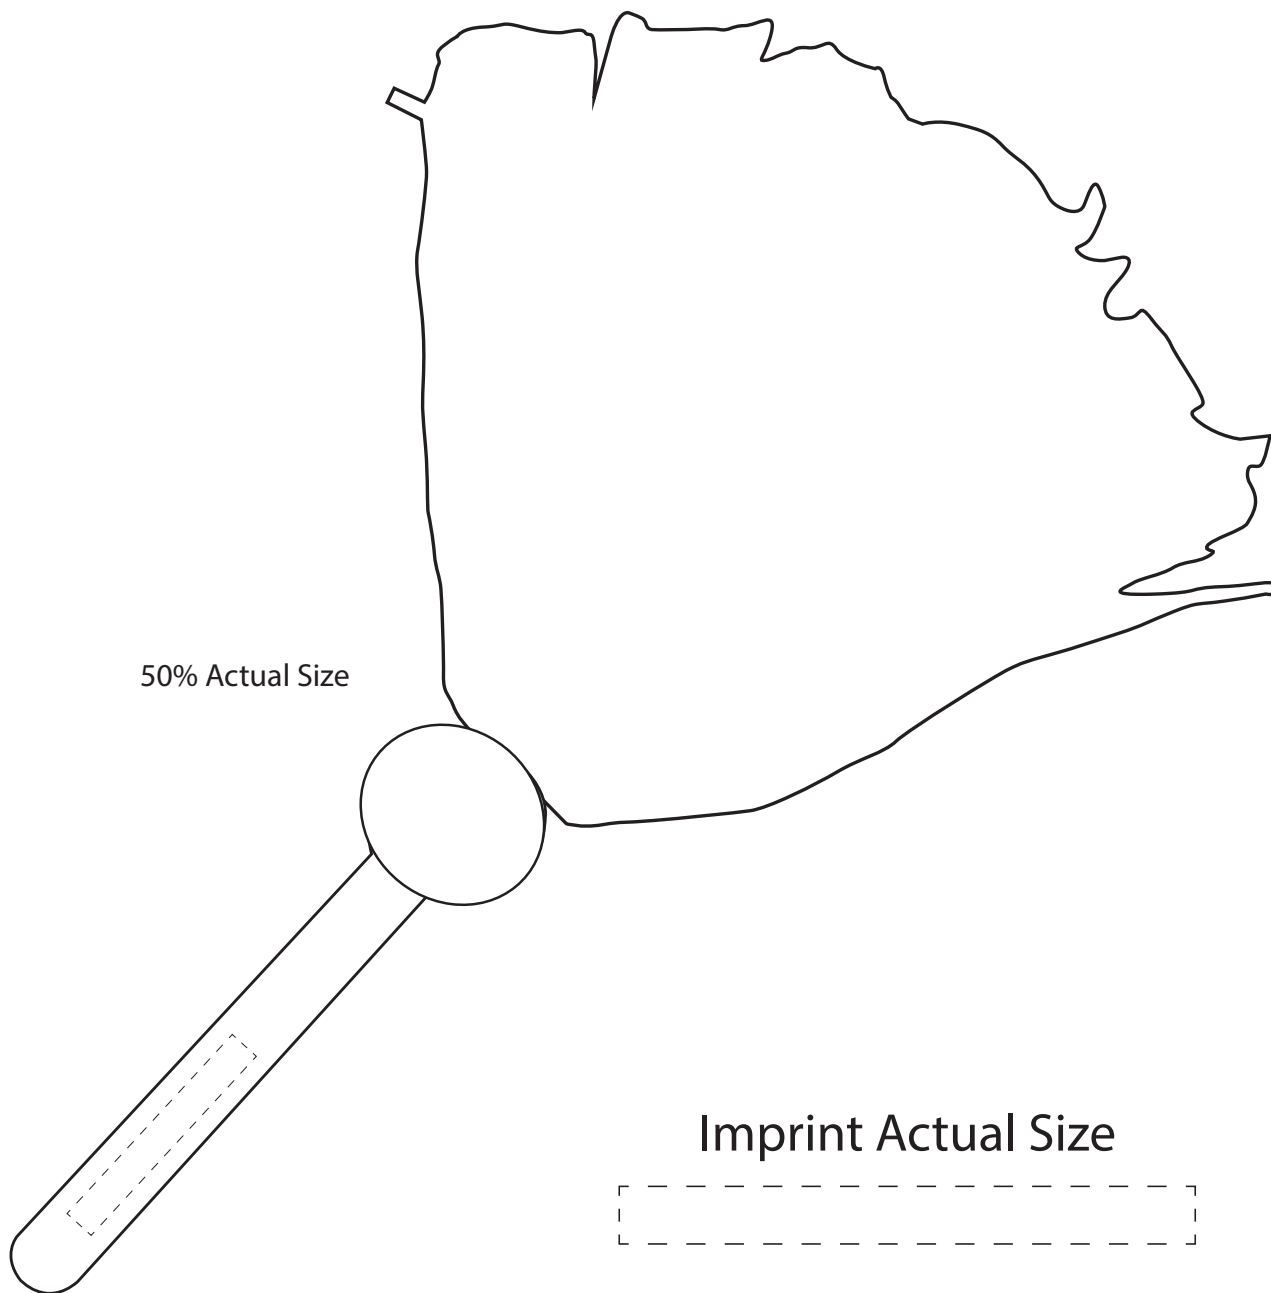

12410-WT LIGHT UP TEAM SPIRIT WHITE POM POMS

Max Imprint Area: 3" W x 0.3" H

Product Dimensions: 2" W x 7.5" H

ALIGHT

PROMOS

888-217-8800

ART TEMPLATE

DOTTED LINE WILL NOT APPEAR ON YOUR IMPRINT ITEM

THIS ART PROOF SHOWS THE APPROXIMATE SIZE, COLOR AND PLACEMENT OF YOUR IMPRINT RELATIVE TO THE SIZE OF THE ITEM.

SKU# 12410-WT